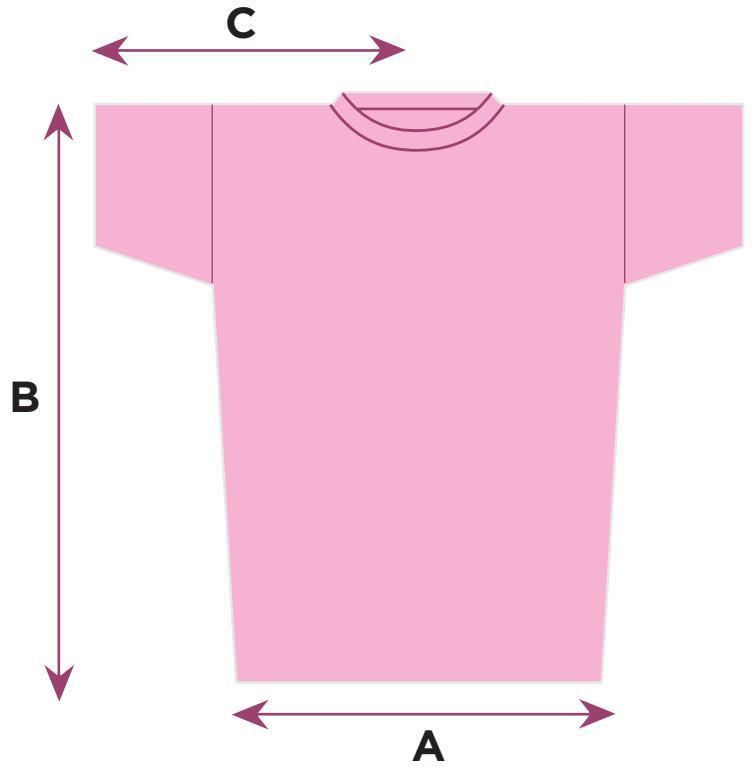

## SIZE CHART

SIZE	A	B	C
S	18"	28"	15.63"
M	20"	29"	17"
L	22"	30"	18.5"
XL	24"	31"	20"
2XL	26"	32"	21.5"
3XL	28"	33"	22.88"
4XL	30"	34"	24.25"
TOL.	+/- 0.75"	+/- 1"	+/- 0.75"

## ADULT SIZE CHART

A - WIDTH  
 B - HEIGHT  
 C - SLEEVE CENTRE BACK

SIZE	A	B	C
XS	14"	18"	11.5"
S	16"	20.5"	13.5"
M	17"	22"	14.5"
L	18"	23.5	15.5"
XL	19"	25	16.5"
TOL.	+/- 0.5"	+/- 1"	+/- 0.75"

## YOUTH SIZE CHART

A - WIDTH  
 B - HEIGHT  
 C - SLEEVE CENTRE BACK